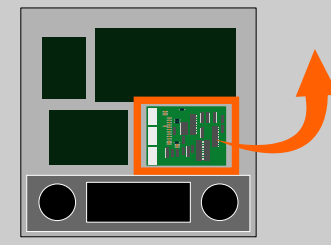

4 ADHESIVE MOUNT FEET

- ✓ A +
- ✓ B +
- ✓ C +
- ✓ D +

5 STICK

6 CONNECT

7 LOAD USB

Data East

Adventures of Rocky and Bullwinkle and Friends • Batman • Batman Forever • Baywatch • Guns N' Roses • Hook • Jurassic Park • Last Action Hero • Lethal Weapon 3 • Mary Shelley's Frankenstein • Maverick The Movie • Star Trek • Star Wars • Tales from the Crypt • The Who's Tommy Pinball Wizard • WWF Royal Rumble

KIT CONTENT

Mounting set

USB3 flashdrive
FAT32 format

! REQUIRED

1 OFF

2 OUT

3 CLEAN

4 ADHESIVE MOUNT FEET

- ✓ A +
- ✓ B +
- ✓ C +
- ✓ D +

5 STICK

6 CONNECT

7 LOAD USB