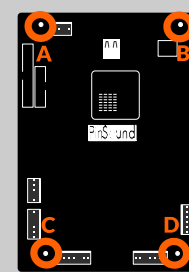

KIT CONTENT

Mounting set

Stereo 2.1 harness

USB3 flashdrive
FAT32 format

! REQUIRED

1 TURN OFF + REMOVE

2 ADHESIVE MOUNT FEET

- ✓ A +
- ✓ B +
- ✓ C +
- ✓ D +

3 CLEAN + STICK

4 CONNECT

5 LOAD USB

Bally Williams WPC DCS

Corvette • Demolition Man • Dirty Harry • Indiana Jones : The Pinball Adventure • Indianapolis 500 • Jack-Bot • Johnny Mnemonic • Judge Dredd • No Fear : Dangerous Sports • Popeye Saves the Earth • Red & Ted's Road Show • Star Trek : TNG • Theatre of Magic • The Flintstones • The Shadow • WHO dunnit • World Cup Soccer