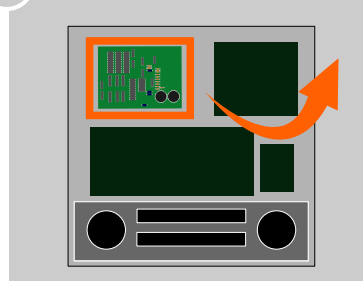

Bally Williams SYSTEM 11

Bugs Bunny's Birthday Ball • Diner • Dr. Dude • Pool Sharks • Radical • Riverboat Gambler • Rollergames

KIT CONTENT

Mounting set

Stereo 2.1 harness

USB3 flashdrive
FAT32 format

! REQUIRED

1 TURN OFF + REMOVE

2 ADHESIVE MOUNT FEET

- ✓ A +
- ✓ B +
- ✓ C +
- ✓ D +

3 CLEAN + STICK

4 CONNECT

5 LOAD USB

! Long-term exposure to loud music may cause hearing damage. It is best to avoid extreme volume when using this product with or without headphones, especially for extended periods.

PinSound products are self-installation products: customer assumes any and all liability for any personal and property damage.

PinSound NEO

Quick start installation manual

Installation videos

Bally Williams WPC 89