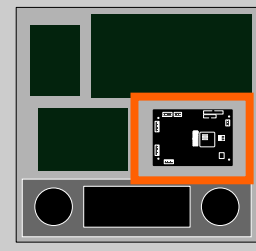

4 ADHESIVE MOUNT FEET

- ✓ A +
- ✓ B +
- ✓ C +
- ✓ D +

5 STICK

6 CONNECT

7 LOAD USB

Data East

Adventures of Rocky and Bullwinkle and Friends • Batman • Batman Forever • Baywatch • Guns N' Roses • Hook • Jurassic Park • Last Action Hero • Lethal Weapon 3 • Mary Shelley's Frankenstein • Maverick The Movie • Star Trek • Star Wars • Tales from the Crypt • The Who's Tommy Pinball Wizard • WWF Royal Rumble

KIT CONTENT

Mounting set

USB3 flashdrive
FAT32 format

! REQUIRED

1 OFF

2 OUT

3 CLEAN

4 ADHESIVE MOUNT FEET

- ✓ A +
- ✓ B +
- ✓ C +
- ✓ D +

5 STICK

6 CONNECT

7 LOAD USB