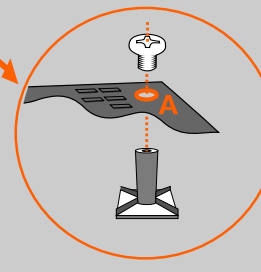

KIT CONTENT

Mounting set

Stereo 2.1 harness

USB3 flashdrive
FAT32 format

! REQUIRED

1 TURN OFF + REMOVE

2 ADHESIVE MOUNT FEET

- ✓ A +
- ✓ B +
- ✓ C +
- ✓ D +