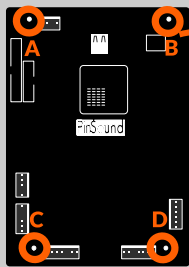

Bally Williams SYSTEM 11

Bugs Bunny's Birthday Ball • Diner • Dr. Dude • Pool Sharks • Radical • Riverboat Gambler • Rollergames

KIT CONTENT

Mounting set

Stereo 2.1 harness

USB3 flashdrive
FAT32 format

! REQUIRED

1 TURN OFF + REMOVE

2 ADHESIVE MOUNT FEET

- ✓ A +
- ✓ B +
- ✓ C +
- ✓ D +

3 CLEAN + STICK

4 CONNECT

5 LOAD USB

! Long-term exposure to loud music may cause hearing damage. It is best to avoid extreme volume when using this product with or without headphones, especially for extended periods.

PinSound products are self-installation products: customer assumes any and all liability for any personal and property damage.

PinSound NEO

Quick start installation manual

Installation videos

Bally Williams WPC 89