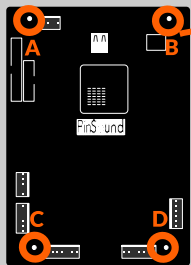

KIT CONTENT

Mounting set

Stereo 2.1 harness

USB3 flashdrive
FAT32 format

! REQUIRED

1 OFF

2 OUT

3 CLEAN

4 ADHESIVE MOUNT FEET

- ✓ A +
- ✓ B +
- ✓ C +
- ✓ D +

5 STICK

6 CONNECT

7 LOAD USB

Data East

Adventures of Rocky and Bullwinkle and Friends • Batman • Batman Forever • Baywatch • Guns N' Roses • Hook • Jurassic Park • Last Action Hero • Lethal Weapon 3 • Mary Shelley's Frankenstein • Maverick The Movie • Star Trek • Star Wars • Tales from the Crypt • The Who's Tommy Pinball Wizard • WWF Royal Rumble