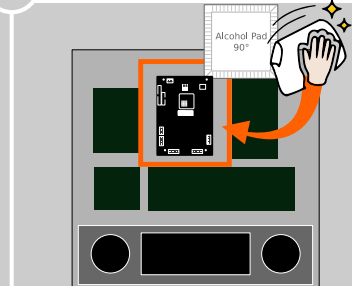

3 CLEAN + STICK