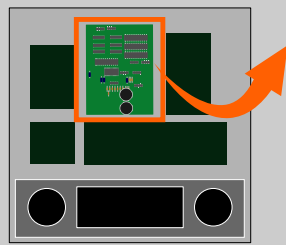

KIT CONTENT

Mounting set

Stereo 2.1 harness

USB3 flashdrive
FAT32 format

! REQUIRED

1 OFF

2 OUT

3 CLEAN

4 ADHESIVE MOUNT FEET

- ✓ A +
- ✓ B +
- ✓ C +
- ✓ D +

5 STICK

6 CONNECT

7 LOAD USB

Data East

Adventures of Rocky and Bullwinkle and Friends • Batman • Batman Forever • Baywatch • Guns N' Roses • Hook • Jurassic Park • Last Action Hero • Lethal Weapon 3 • Mary Shelley's Frankenstein • Maverick The Movie • Star Trek • Star Wars • Tales from the Crypt • The Who's Tommy Pinball Wizard • WWF Royal Rumble