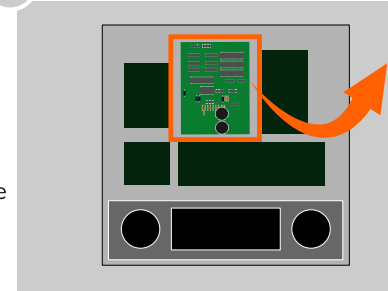

KIT CONTENT

Mounting set

Stereo 2.1 harness

USB3 flashdrive
FAT32 format

! REQUIRED

1 TURN OFF + REMOVE

2 ADHESIVE MOUNT FEET

- ✓ A +
- ✓ B +
- ✓ C +
- ✓ D +