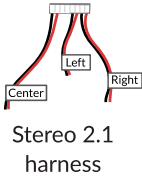

Bally Williams SYSTEM 11

Bugs Bunny's Birthday Ball • Diner • Dr. Dude • Pool Sharks • Radical • Riverboat Gambler • Rollergames

KIT CONTENT

Mounting set

Stereo 2.1 harness

USB3 flashdrive
FAT32 format

! REQUIRED

1 TURN OFF + REMOVE

2 ADHESIVE MOUNT FEET

- ✓ A +
- ✓ B +
- ✓ C +
- ✓ D +

3 CLEAN + STICK

4 CONNECT

5 LOAD USB

! Long-term exposure to loud music may cause hearing damage. It is best to avoid extreme volume when using this product with or without headphones, especially for extended periods.