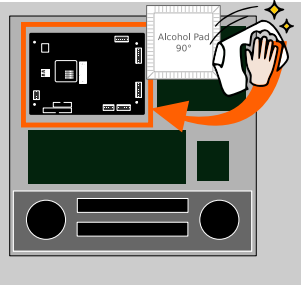

1 TURN OFF + REMOVE

2 ADHESIVE MOUNT FEET

- ✓ A +
- ✓ B +
- ✓ C +
- ✓ D +

3 CLEAN + STICK

4 CONNECT

5 LOAD USB

! Long-term exposure to loud music may cause hearing damage. It is best to avoid extreme volume when using this product with or without headphones, especially for extended periods.