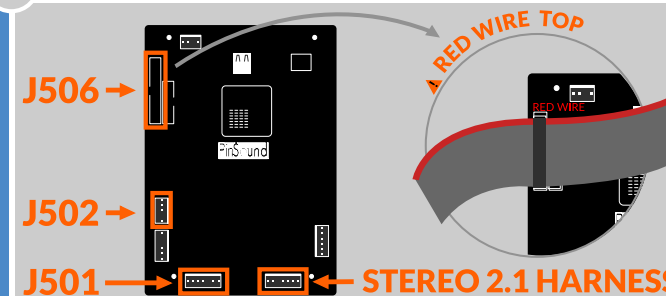

Bally Williams SYSTEM 11

Bugs Bunny's Birthday Ball • Diner • Dr. Dude • Pool Sharks • Radical • Riverboat Gambler • Rollergames

KIT CONTENT

! REQUIRED

1 TURN OFF + REMOVE

2 ADHESIVE MOUNT FEET

- ✓ A +
- ✓ B +
- ✓ C +
- ✓ D +

3 CLEAN + STICK

4 CONNECT

5 LOAD USB

! Long-term exposure to loud music may cause hearing damage. It is best to avoid extreme volume when using this product with or without headphones, especially for extended periods.

PinSound products are self-installation products: customer assumes any and all liability for any personal and property damage.

PinSound NEO

Quick start installation manual

Installation videos

Bally Williams WPC 89

Black Rose • Creature From The Black Lagoon • Doctor Who • Dracula • Fish Tales • Funhouse • Getaway • Gilligan's Island • Harley-Davidson • Hurricane • Party Zone • Terminator 2 • The Addams Family • The Machine : Bride of Pin-bot • Twilight Zone • White Water

KIT CONTENT

! REQUIRED

1 TURN OFF + REMOVE

2 ADHESIVE MOUNT FEET

- ✓ A +
- ✓ B +
- ✓ C +
- ✓ D +

3 CLEAN + STICK

4 CONNECT

5 LOAD USB