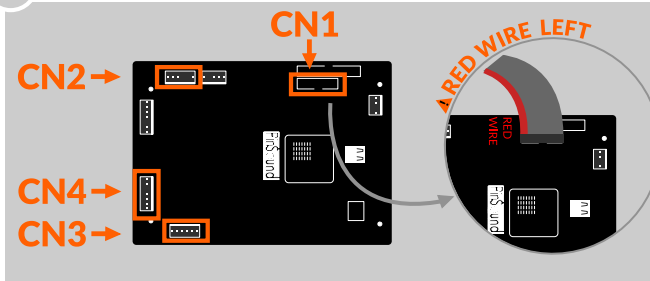

4 ADHESIVE MOUNT FEET

- ✓ A +
- ✓ B +
- ✓ C +
- ✓ D +

5 STICK

6 CONNECT

7 LOAD USB

Data East

Adventures of Rocky and Bullwinkle and Friends • Batman • Batman Forever • Baywatch • Guns N' Roses • Hook • Jurassic Park • Last Action Hero • Lethal Weapon 3 • Mary Shelley's Frankenstein • Maverick The Movie • Star Trek • Star Wars • Tales from the Crypt • The Who's Tommy Pinball Wizard • WWF Royal Rumble

KIT CONTENT

Mounting set

USB3 flashdrive
FAT32 format

! REQUIRED

1 OFF

2 OUT

3 CLEAN

4 ADHESIVE MOUNT FEET

- ✓ A +
- ✓ B +
- ✓ C +
- ✓ D +

5 STICK

6 CONNECT

7 LOAD USB