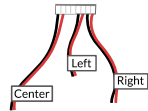

3 CLEAN + STICK

4 CONNECT

5 LOAD USB

Bally Williams WPC DCS

Corvette • Demolition Man • Dirty Harry • Indiana Jones : The Pinball Adventure • Indianapolis 500 • Jack-Bot • Johnny Mnemonic • Judge Dredd • No Fear : Dangerous Sports • Popeye Saves the Earth • Red & Ted's Road Show • Star Trek : TNG • Theatre of Magic • The Flintstones • The Shadow • WHO dunnit • World Cup Soccer

KIT CONTENT

Mounting set

Stereo 2.1 harness

USB3 flashdrive
FAT32 format

! REQUIRED

1 OFF

2 OUT

3 CLEAN