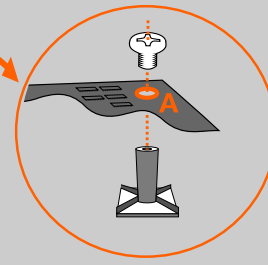

KIT CONTENT

Mounting set

USB3 flashdrive
FAT32 format

! REQUIRED

1 OFF

2 OUT

3 CLEAN

4 ADHESIVE MOUNT FEET

- ✓ A +
- ✓ B +
- ✓ C +
- ✓ D +

5 STICK

6 CONNECT

7 LOAD USB