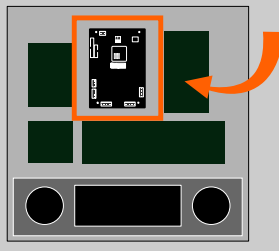

KIT CONTENT

Mounting set

Stereo 2.1 harness

USB3 flashdrive
FAT32 format

! REQUIRED

1 OFF

2 OUT

3 CLEAN

4 ADHESIVE MOUNT FEET

- ✓ A +
- ✓ B +
- ✓ C +
- ✓ D +

5 STICK

6 CONNECT

7 LOAD USB

Data East

Adventures of Rocky and Bullwinkle and Friends • Batman • Batman Forever • Baywatch • Guns N' Roses • Hook • Jurassic Park • Last Action Hero • Lethal Weapon 3 • Mary Shelley's Frankenstein • Maverick The Movie • Star Trek • Star Wars • Tales from the Crypt • The Who's Tommy Pinball Wizard • WWF Royal Rumble