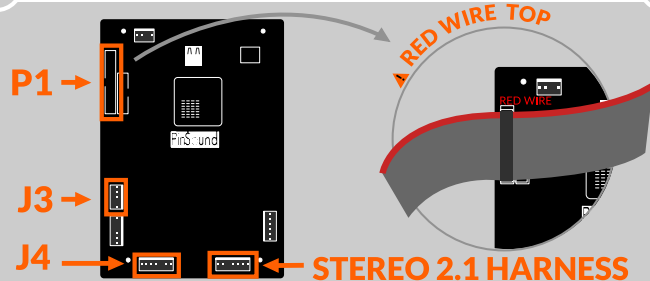

4 ADHESIVE MOUNT FEET

- ✓ A +
- ✓ B +
- ✓ C +
- ✓ D +

5 STICK

6 CONNECT

7 LOAD USB

Data East

Adventures of Rocky and Bullwinkle and Friends • Batman • Batman Forever • Baywatch • Guns N' Roses • Hook • Jurassic Park • Last Action Hero • Lethal Weapon 3 • Mary Shelley's Frankenstein • Maverick The Movie • Star Trek • Star Wars • Tales from the Crypt • The Who's Tommy Pinball Wizard • WWF Royal Rumble