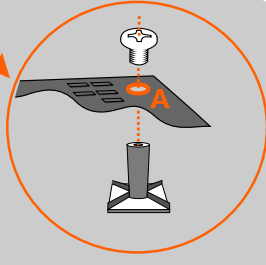

4 ADHESIVE MOUNT FEET

- ✓ A +
- ✓ B +
- ✓ C +
- ✓ D +

5 STICK

6 CONNECT

7 LOAD USB

Data East

Adventures of Rocky and Bullwinkle and Friends • Batman • Batman Forever • Baywatch • Guns N' Roses • Hook • Jurassic Park • Last Action Hero • Lethal Weapon 3 • Mary Shelley's Frankenstein • Maverick The Movie • Star Trek • Star Wars • Tales from the Crypt • The Who's Tommy Pinball Wizard • WWF Royal Rumble