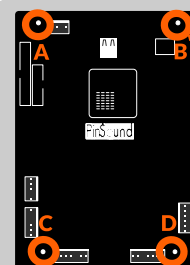

4 ADHESIVE MOUNT FEET

- ✓ A +
- ✓ B +
- ✓ C +
- ✓ D +

5 STICK

6 CONNECT

7 LOAD USB

Data East

Adventures of Rocky and Bullwinkle and Friends • Batman • Batman Forever • Baywatch • Guns N' Roses • Hook • Jurassic Park • Last Action Hero • Lethal Weapon 3 • Mary Shelley's Frankenstein • Maverick The Movie • Star Trek • Star Wars • Tales from the Crypt • The Who's Tommy Pinball Wizard • WWF Royal Rumble

KIT CONTENT

Mounting set

USB3 flashdrive
FAT32 format

! REQUIRED

1 OFF

2 OUT

3 CLEAN

4 ADHESIVE MOUNT FEET

- ✓ A +
- ✓ B +
- ✓ C +
- ✓ D +

5 STICK

6 CONNECT

7 LOAD USB