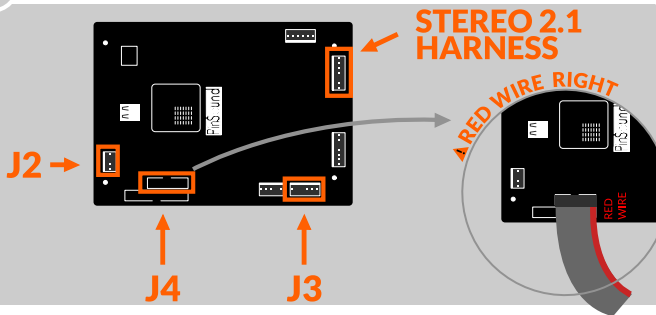

1 TURN OFF + REMOVE

2 ADHESIVE MOUNT FEET

- ✓ A +
- ✓ B +
- ✓ C +
- ✓ D +

3 CLEAN + STICK

4 CONNECT

5 LOAD USB

! Long-term exposure to loud music may cause hearing damage. It is best to avoid extreme volume when using this product with or without headphones, especially for extended periods.

PinSound products are self-installation products: customer assumes any and all liability for any personal and property damage.

PinSound NEO

Quick start installation manual

Installation videos

Bally Williams WPC 89