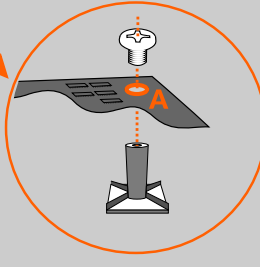

1 TURN OFF + REMOVE

2 ADHESIVE MOUNT FEET

- ✓ A +
- ✓ B +
- ✓ C +
- ✓ D +

3 CLEAN + STICK

4 CONNECT

5 LOAD USB

! Long-term exposure to loud music may cause hearing damage. It is best to avoid extreme volume when using this product with or without headphones, especially for extended periods.