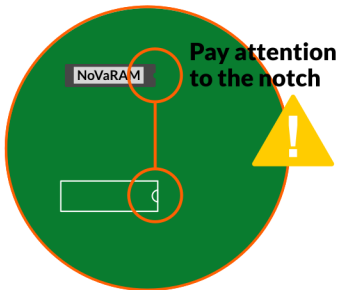

TOOLS

MACHINE OFF

Extractor

ROCKETCPU INSTALLATION

1 INSERT THE NoVaRAM

Once installed, make sure to set the SW8 switch to "On".

DATA EAST / WHITESTAR INSTALLATION

1 EXTRACT THE ORIGINAL RAM

D5 DATA EAST
OR
U212 STERN/SEGA
WHITESTAR

2 INSERT THE NoVaRAM

🔌 MACHINE ON

NEED HELP?

Have fun with
your new game
code!

www.pinsound.org/support